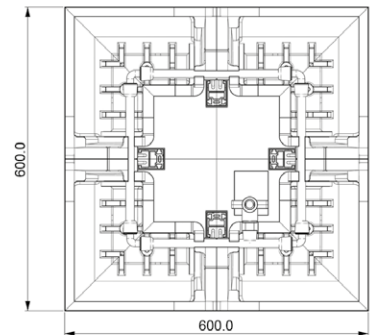

SCHEDA TECNICA - DATA SHEET

VP-EASY Colonna / Column

VP-EASY è un giardino verticale preassemblato dalle dimensioni fisse composto da una vasca che contiene una pompa di circolazione dell'acqua di irrigazione, una pompa per l'ossigenazione, staffe e vasi. Il sistema di irrigazione è programmabile da smartphone e sulla vasca è posizionato un sensore di livello dell'acqua. VP-EASY può essere completato con dei carter laterali.

VP-EASY is a pre-assembled vertical garden with fixed dimensions, consisting of a tank containing an irrigation water circulation pump, an oxygenation pump, brackets and vases. The irrigation system is programmable from a smartphone and a water level sensor is placed on the tub. VP-EASY can be equipped with side covers.

Peso tot. circa / Weight approx: 229 Kg

LAYOUT BOTANICI - BOTANICAL LAYOUTS

PURE

PHYLODENDRON SCADENS

Pianta rampicante tropicale; foglie grandi cuoriformi lanceolate, verde scuro.

Tropical climbing plant; large lanceolate heartshaped leaves, dark green.

WILD

AGLAONEMA

Foglie grandi lanceolate, di colore verde scuro con screziature verde chiaro.

Large lanceolate leaves; dark green with light green mottles.

FATSIA JAPONICA

Grandi foglie di colore verde brillante, di forma palmata.

Large bright green leaves, palmately-shaped leaves.

CLOROPHYTUM

Foglie pendule lunghe e strette, di colore verde chiaro con striature bianche.

Long and narrow pendulous leaves; light green with white streaks.

SCINDAPSUS AUREUS

Pianta rampicante tropicale; foglie grandi cuoriformi lanceolate, verde scuro.

Tropical climbing plant; large lanceolate heartshaped leaves, dark green.