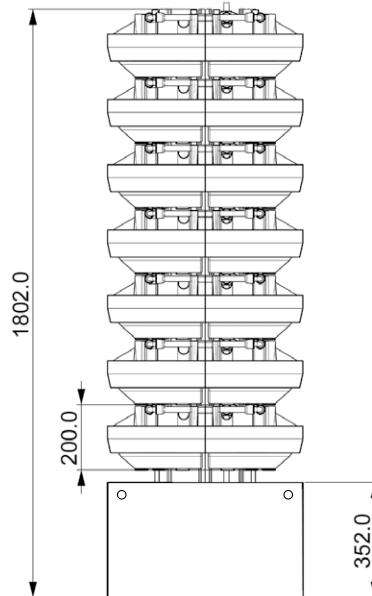

SCHEDA TECNICA - DATA SHEET

VP-EASY Colonna / Column

VP-EASY è un giardino verticale preassemblato dalle dimensioni fisse composto da una vasca che contiene una pompa di circolazione dell'acqua di irrigazione, una pompa per l'ossigenazione, staffe e vasi. Il sistema di irrigazione è programmabile da smartphone e sulla vasca è posizionato un sensore di livello dell'acqua. VP-EASY può essere completato con dei carter laterali.

VP-EASY is a pre-assembled vertical garden with fixed dimensions, consisting of a tank containing an irrigation water circulation pump, an oxygenation pump, brackets and vases. The irrigation system is programmable from a smartphone and a water level sensor is placed on the tub. VP-EASY can be equipped with side covers.

Peso tot. circa / Weight approx: 229 Kg

LAYOUT BOTANICI - BOTANICAL LAYOUTS

PURE

PHYLODENDRON SCADENS

Pianta rampicante tropicale; foglie grandi cuoriformi lanceolate, verde scuro.

Tropical climbing plant; large lanceolate heartshaped leaves, dark green.

WILD

AGLAONEMA

Foglie grandi lanceolate, di colore verde scuro con screziature verde chiaro.

Large lanceolate leaves; dark green with light green mottles.

FATSIA JAPONICA

Grandi foglie di colore verde brillante, di forma palmata.

Large bright green leaves, palmately-shaped leaves.

CLOROPHYTUM

Foglie pendule lunghe e strette, di colore verde chiaro con striature bianche.

Long and narrow pendulous leaves; light green with white streaks.

SCINDAPSUS AUREUS

Pianta rampicante tropicale; foglie grandi cuoriformi lanceolate, verde scuro.

Tropical climbing plant; large lanceolate heartshaped leaves, dark green.