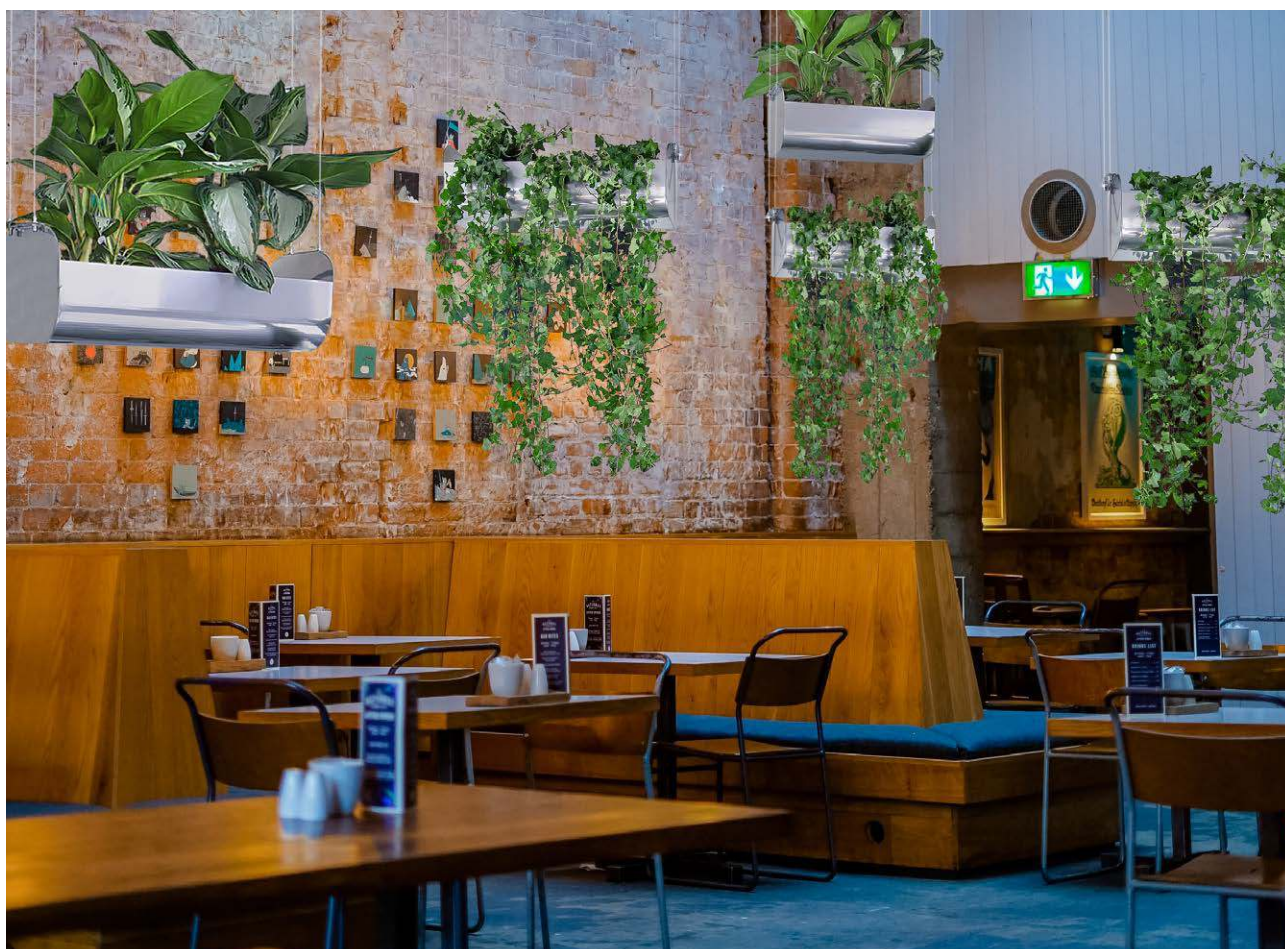

La funzione, oltre a quella di aggiungere del verde in un interno, è quella di divisione d'ambienti, una volta fissato al soffitto il prodotto può essere modificato regolando l'altezza dei vari moduli. Altra caratteristica di Fall è quella di nascere come prodotto modulare in verticale, questo fa sì che possa essere ampliato a piacimento, o suddiviso in zone separate.

The function, in addition to adding greenery to an interior, is that of room division. Once fixed to the ceiling, the product can be modified by adjusting the height of the various modules. Another characteristic of Fall is that it is born as a vertically modular product, which means that it can be expanded at will, or divided into separate zones.