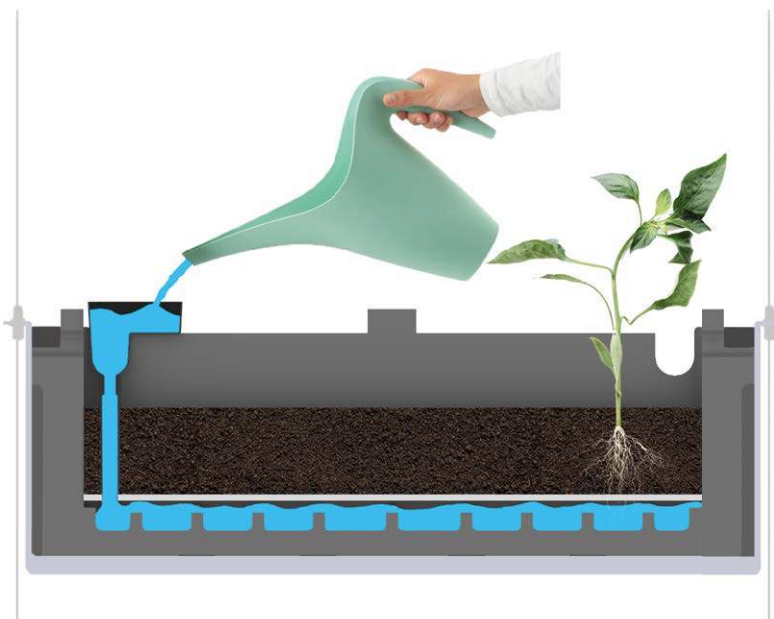

SCHEDA TECNICA - DATA SHEET

FALL

DESIGN BY STUDIO NOVE.3

Dimensioni 65 x 25 cm

Peso con piante e acqua: 14 kg

Dimensions 65 x 25 cm

Weight with plants and water: 14 kg

- 1 Cavi L: 4 m - \varnothing 1.5 mm per sospendere il prodotto
Cables L: 4 m - \varnothing 1.5 mm to suspend the product
- 2 Filtro
Filter
- 3 Imbuto graduato
Graduated funnel
- 4 Vasca VP-Modulo in epp doppia
VP-Module epp double basin
- 5 Vasca in acciaio cromata
Chromed steel tank