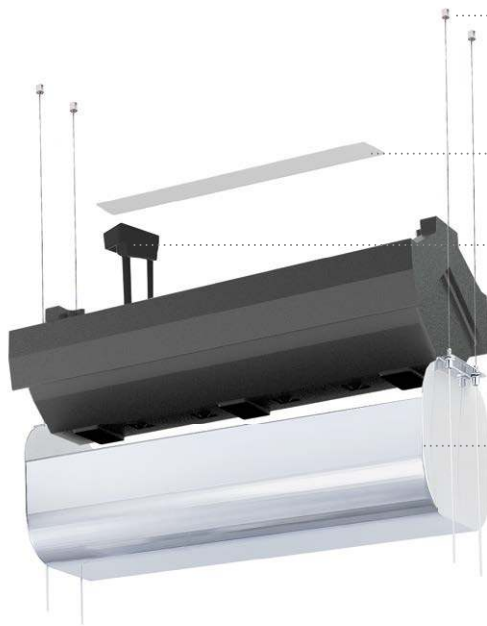

SCHEDA TECNICA - DATA SHEET

FALL

DESIGN BY STUDIO NOVE.3

Dimensioni 65 x 25 cm

Peso con piante e acqua: 14 kg

Dimensions 65 x 25 cm

Weight with plants and water: 14 kg

- 1 Cavi L: 4 m - \varnothing 1.5 mm per sospendere il prodotto
Cables L: 4 m - \varnothing 1.5 mm to suspend the product
- 2 Filtro
Filter
- 3 Imbuto graduato
Graduated funnel
- 4 Vasca VP-Modulo in epp doppia
VP-Module epp double basin
- 5 Vasca in acciaio cromata
Chromed steel tank