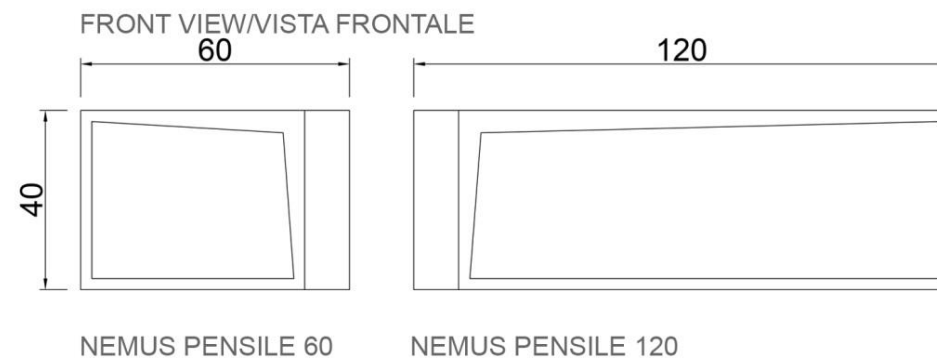

# SOLUTIONS - SOLUZIONI

MOSSwall® FURNITURES

VERDE  
PROFILO  
PASSION FOR NATURE IN STYLE

DESIGN BY ARCHITECT I. BRIOSCHI

W L

NEMUS PENSILE 60 : 40 cm 60 cm

NEMUS PENSILE 120 : 40 cm 120 cm

WALL UNIT:

PRODUCT FEATURES

Natural wood 40x60 cm and 40x120 cm.

Box composed by 1 wall unit.

PENSILE:

CARATTERISTICHE DEL PRODOTTO

Legno naturale 60x40 cm e 120x40 cm.

Scatola composta da 1 Pensile.

ALL PANELS AVAILABLE IN  
COLORS:  
NATURAL OR ZENZERO