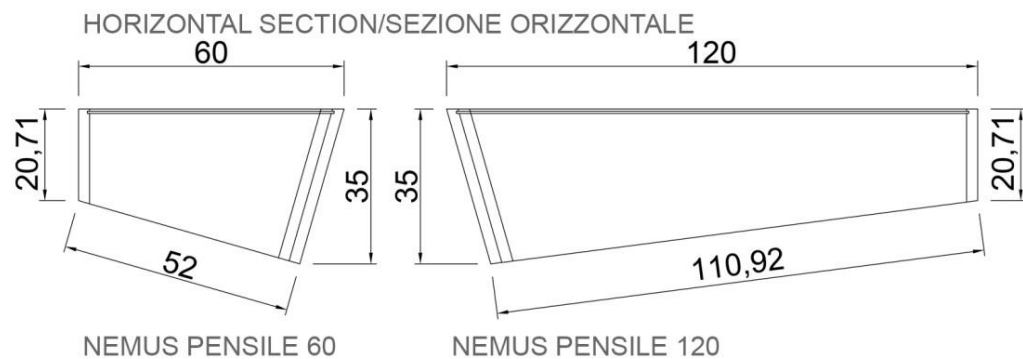

# SOLUTIONS - SOLUZIONI

MOSSwall® FURNITURES

VERDE  
PROFILO  
PASSION FOR NATURE IN STYLE

DESIGN BY ARCHITECT I. BRIOSCHI

W L

NEMUS PENSILE 60 : 40 cm 60 cm

NEMUS PENSILE 120 : 40 cm 120 cm

WALL UNIT:

PRODUCT FEATURES

Natural wood 40x60 cm and 40x120 cm.

Box composed by 1 wall unit.

PENSILE:

CARATTERISTICHE DEL PRODOTTO

Legno naturale 60x40 cm e 120x40 cm.

Scatola composta da 1 Pensile.

ALL PANELS AVAILABLE IN  
COLORS:  
NATURAL OR ZENZERO