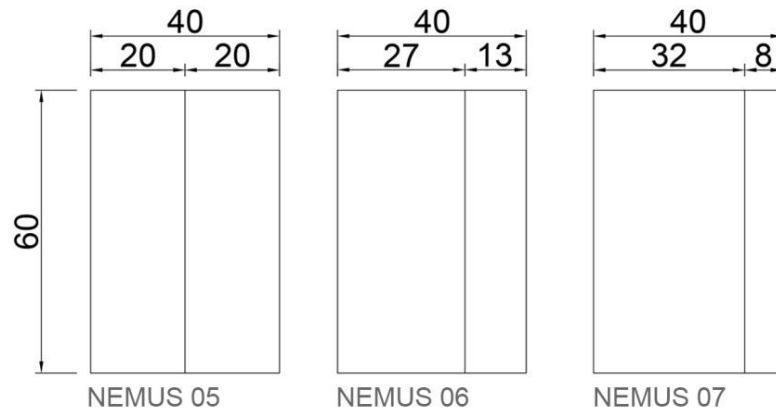

FINISHING - FINITURE

MOSSwall® BOISERIE

	W	L
NEMUS 01	40 cm	60 cm
NEMUS 02	40 cm	60 cm
NEMUS 03	40 cm	60 cm
NEMUS 04	40 cm	60 cm
NEMUS 05	40 cm	60 cm
NEMUS 06	40 cm	60 cm
NEMUS 07	40 cm	60 cm

NEMUS : Box composed by 4 panels / Scatola composta da 4 pannelli

DESIGN BY ARCHITECT I. BRIOSCHI

NEMUS:

PRODUCT FEATURES

Panel 40x60 cm in galvanized steel sheet covered permanently with PVC film. Thickness 6/10. Boiserie fixed to the panels by magnets.

CARATTERISTICHE DEL PRODOTTO

Pannello 60x40 cm in lamiera di acciaio zincato, rivestita in modo permanente con film PVC. Spessore 6/10. Boiserie fissate al pannello con calamite.

ALL PANELS AVAILABLE IN COLORS:
NATURAL OR ZENZERO

FINITURE LEGNO:
NATURALE O ZENZERO