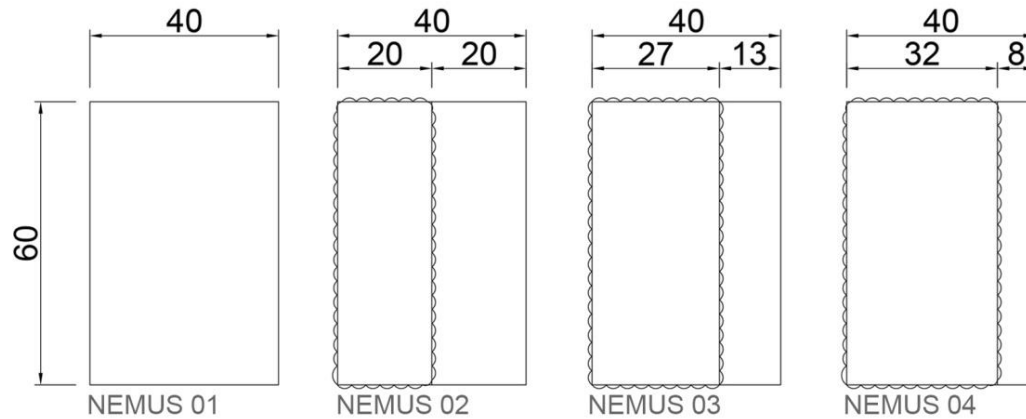

FINISHING - FINITURE

MOSSwall® BOISERIE

	W	L
NEMUS 01	40 cm	60 cm
NEMUS 02	40 cm	60 cm
NEMUS 03	40 cm	60 cm
NEMUS 04	40 cm	60 cm
NEMUS 05	40 cm	60 cm
NEMUS 06	40 cm	60 cm
NEMUS 07	40 cm	60 cm

NEMUS : Box composed by 4 panels / Scatola composta da 4 pannelli

DESIGN BY ARCHITECT I. BRIOSCHI

NEMUS:

PRODUCT FEATURES

Panel 40x60 cm in galvanized steel sheet covered permanently with PVC film. Thickness 6/10. Boiserie fixed to the panels by magnets.

CARATTERISTICHE DEL PRODOTTO

Pannello 60x40 cm in lamiera di acciaio zincato, rivestita in modo permanente con film PVC. Spessore 6/10. Boiserie fissate al pannello con calamite.

ALL PANELS AVAILABLE IN COLORS:
NATURAL OR ZENZERO

FINITURE LEGNO:
NATURALE O ZENZERO